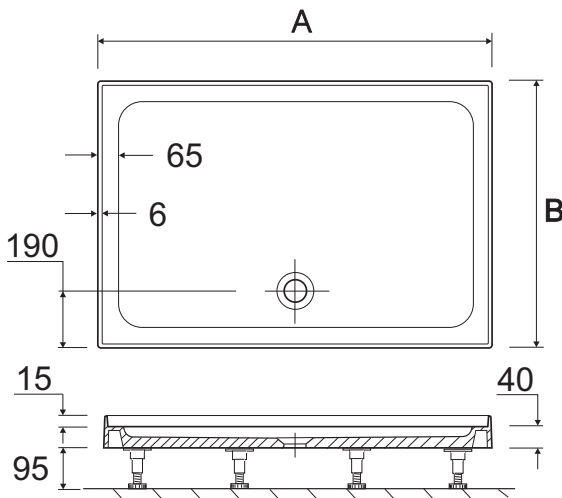

twyford trays - rectangle upstand

simple, stylish, low profile

legs & panel kit & waste to be ordered separately

Rectangle upstand tray

to specify/order:

Please use the eight character reference shown below.

rectangle - 4 upstand shower tray

900 x 760mm	TR6431WH
1000 x 760mm	TR6441WH
1000 x 800mm	TR6442WH
1200 x 760mm	TR6461WH
1200 x 800mm	TR6462WH
*1400 x 900mm	TR6481WH
*1700 x 750mm	TR6401WH

accessories

Standard legset & panel kit (for trays up to 1200mm)	TR6012WH
Extension legset & panel kit (for trays over 1200mm)	TR6013WH
90mm high flow waste kit, chrome plated	SF8888XX

applications

Commercial, Domestic, Education, Healthcare, Hotels and Leisure.

material

Tray: 2/2.5mm acrylic capped ABS, reinforced with limestone filled polyconcrete.
Panel: 2mm gloss UPVC (Unplasticized polyvinyl chloride).

all measurements shown are in millimetres. drawing sizes are not to scale.